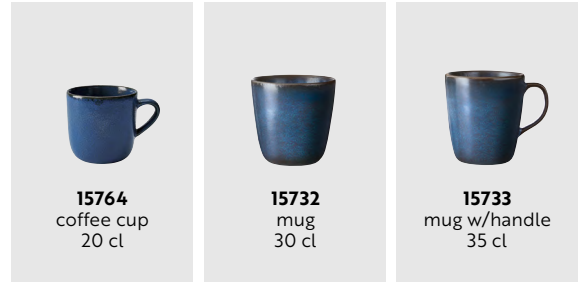

16039
dinner plate
29 x 25 cm

16038
lunch plate
24 x 21 cm

16037
bowl
12 x 10 x 5 cm

16040
bowls on teak board
bowl 12 x 10 x 5 cm
teak board 32,5 x 14 x 2 cm

MIDNIGHT BLUE

// MIDNIGHT BLUE

Inspired by the dancing northern lights, also called Aurora, in all its glory. The deep and mysterious blue is a dominating colour in the latest trends, where the Nordic dark colour palette has become popular. It is a decadent and an exclusive blue colour celebrating the Scandinavian nature.

15764
coffee cup
20 cl

15732
mug
30 cl

15733
mug w/handle
35 cl

15742
dinner plate
28 cm

15741
lunch plate
23 cm

15740
dessert plate
20 cm

15747
soup plate
19,5 x 4,5 cm

15743
bowl
13,5 x 6 cm