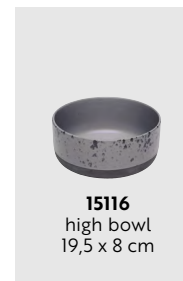

15246
bowls on teak board
bowl 12 x 10 x 5 cm
teak board 32,5 x 14 x 2 cm

NORDIC GREY

// NORDIC GREY

RAW Nordic Grey is modern stoneware with a touch of 1970s nostalgia. Nordic grey adds some calmness to the raw and natural look with its stylish, simple design. Nordic Grey is all handmade products in a special dyed quality, giving each product a unique look. Can easily be matched with the other Nordic colours.

15101
double wall mug
25 cl

15102
mug
30 cl

15103
mug w/handle
35 cl

15112
dinner plate
28 cm

15111
lunch plate
23 cm

15110
dessert plate
20 cm

15117
soup plate
19,5 x 4,5 cm

15113
bowl
13,5 x 6 cm