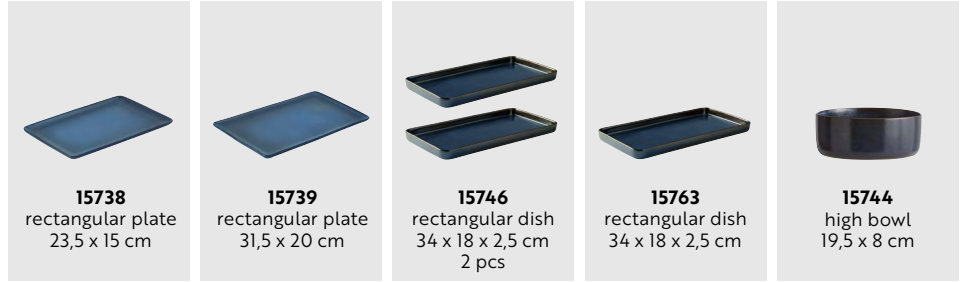

16039
dinner plate
29 x 25 cm

16038
lunch plate
24 x 21 cm

16037
bowl
12 x 10 x 5 cm

16040
bowls on teak board
bowl 12 x 10 x 5 cm
teak board 32,5 x 14 x 2 cm

MIDNIGHT BLUE

// MIDNIGHT BLUE

Inspired by the dancing northern lights, also called Aurora, in all its glory. The deep and mysterious blue is a dominating colour in the latest trends, where the Nordic dark colour palette has become popular. It is a decadent and an exclusive blue colour celebrating the Scandinavian nature.

15764
coffee cup
20 cl

15732
mug
30 cl

15733
mug w/handle
35 cl

15742
dinner plate
28 cm

15741
lunch plate
23 cm

15740
dessert plate
20 cm

15747
soup plate
19,5 x 4,5 cm

15743
bowl
13,5 x 6 cm

15738
rectangular plate
23,5 x 15 cm

15739
rectangular plate
31,5 x 20 cm

15746
rectangular dish
34 x 18 x 2,5 cm
2 pcs

15763
rectangular dish
34 x 18 x 2,5 cm

15744
high bowl
19,5 x 8 cm

15745
round dish
34 cm