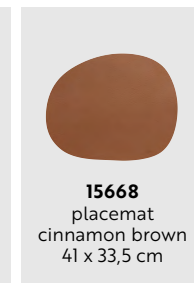

BUFFALO LEATHER PLACEMATS

// BUFFALO LEATHER PLACEMATS

95% recycled buffalo leather created in a modern and informal look, and are easy and practical in everyday life. RAW has designed a number of stylish placemats made of the finest natural materials that complement the stoneware in the most beautiful way.