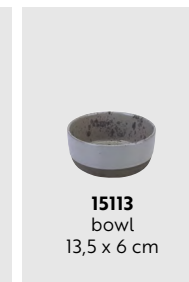

15246
bowls on teak board
bowl 12 x 10 x 5 cm
teak board 32,5 x 14 x 2 cm

NORDIC GREY

// NORDIC GREY

RAW Nordic Grey is modern stoneware with a touch of 1970s nostalgia. Nordic grey adds some calmness to the raw and natural look with its stylish, simple design. Nordic Grey is all handmade products in a special dyed quality, giving each product a unique look. Can easily be matched with the other Nordic colours.

15101
double wall mug
25 cl

15102
mug
30 cl

15103
mug w/handle
35 cl

15112
dinner plate
28 cm

15111
lunch plate
23 cm

15110
dessert plate
20 cm

15117
soup plate
19,5 x 4,5 cm

15113
bowl
13,5 x 6 cm