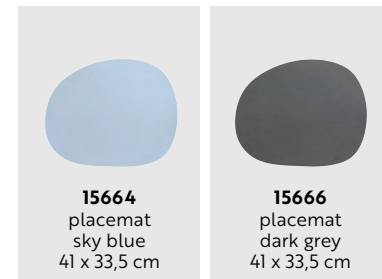

BUFFALO LEATHER PLACEMATS

// BUFFALO LEATHER PLACEMATS

95% recycled buffalo leather created in a modern and informal look, and are easy and practical in everyday life. RAW has designed a number of stylish placemats made of the finest natural materials that complement the stoneware in the most beautiful way.