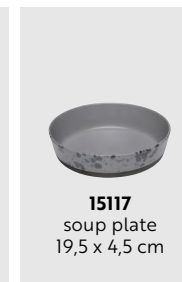

15246
bowls on teak board
bowl 12 x 10 x 5 cm
teak board 32,5 x 14 x 2 cm

NORDIC GREY

// NORDIC GREY

RAW Nordic Grey is modern stoneware with a touch of 1970s nostalgia. Nordic grey adds some calmness to the raw and natural look with its stylish, simple design. Nordic Grey is all handmade products in a special dyed quality, giving each product a unique look. Can easily be matched with the other Nordic colours.

15101
double wall mug
25 cl

15102
mug
30 cl

15103
mug w/handle
35 cl

15112
dinner plate
28 cm

15111
lunch plate
23 cm

15110
dessert plate
20 cm

15117
soup plate
19,5 x 4,5 cm

15113
bowl
13,5 x 6 cm