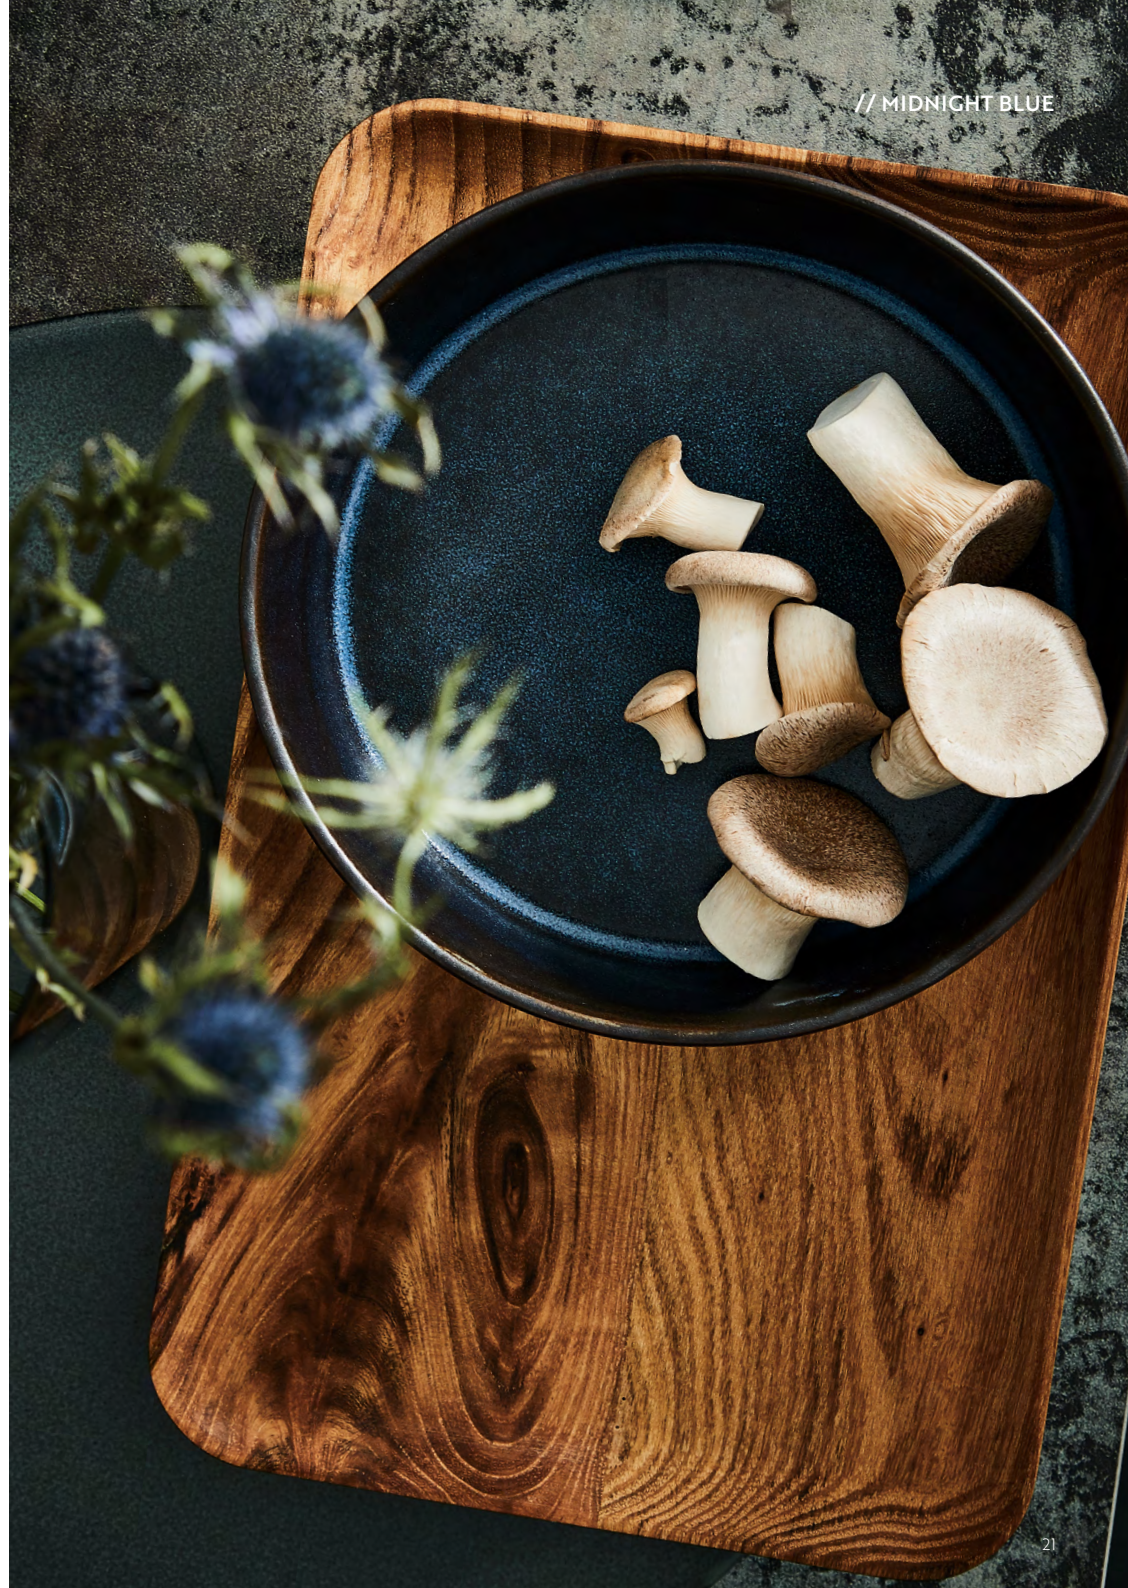

15761
stoarge canister
15 x 10 cm

aida
RAW
INVITE NATURE
INSIDE

15766
bowl set
19,5 x 8 cm, 13,5 x 6 cm, 9,5 x 4,5 cm

15762
storage canister w/wooden set

METALLIC BROWN

// METALLIC BROWN

Turns your mind to a late summer evening by the lake. The dragonfly's sparkling body reflecting in the water is the inspiration for Metallic Brown, where the deep and raw brown colour plays freely with the sparkling and reactive gold glazing. Set a sparkling RAW table with Metallic Brown or play with the colours from Northern Green and Midnight Blue, which brings the senses into play.