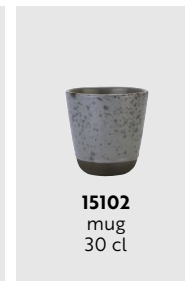

NORDIC GREY

// NORDIC GREY

RAW Nordic Grey is modern stoneware with a touch of 1970s nostalgia. Nordic grey adds some calmness to the raw and natural look with its stylish, simple design. Nordic Grey is all handmade products in a special dyed quality, giving each product a unique look. Can easily be matched with the other Nordic colours.