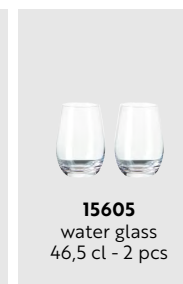

**15601**  
dark red wine  
64,5 cl - 2 pcs

**15602**  
brighther red wine  
65 cl - 2 pcs

**15603**  
white wine  
42 cl - 2 pcs

**15604**  
champagne  
26,5 cl - 2 pcs

**15605**  
water glass  
46,5 cl - 2 pcs