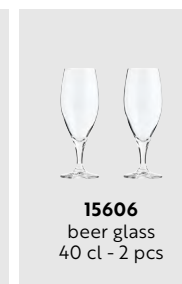

**15601**  
dark red wine  
64,5 cl - 2 pcs

**15602**  
brighther red wine  
65 cl - 2 pcs

**15603**  
white wine  
42 cl - 2 pcs

**15604**  
champagne  
26,5 cl - 2 pcs

**15605**  
water glass  
46,5 cl - 2 pcs