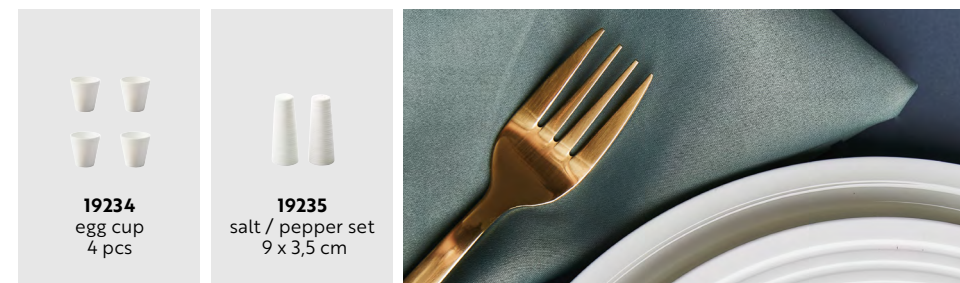

# PASSION

// PASSION

Passion is molded in the finest bone china quality. The creamy and silky colour emphasizes the romantic undertones. Bone china gives the series an exclusive and strong quality. The refined embossed pattern makes the collection very elegant.