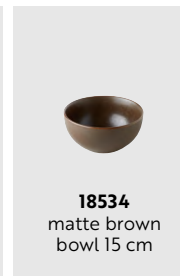

CERAMIC WORKSHOP

// CERAMIC WORKSHOP

A high-quality stoneware series with lots of different expressions due to the beautiful, reactive glaze. The stoneware is beautiful on its own, but also mixes perfectly with the other colours. The inspiration for this stoneware series came from nature and the pieces give the feeling of being close to the warm rays of the sun, birds singing, and the beautiful dark and orange shades of autumn with leaves falling and chestnuts on the ground — all associated with good memories.