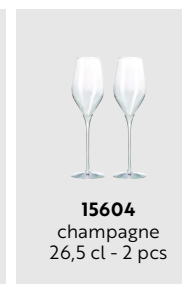

**15601**  
dark red wine  
64,5 cl - 2 pcs

**15602**  
brighther red wine  
65 cl - 2 pcs

**15603**  
white wine  
42 cl - 2 pcs

**15604**  
champagne  
26,5 cl - 2 pcs

**15605**  
water glass  
46,5 cl - 2 pcs