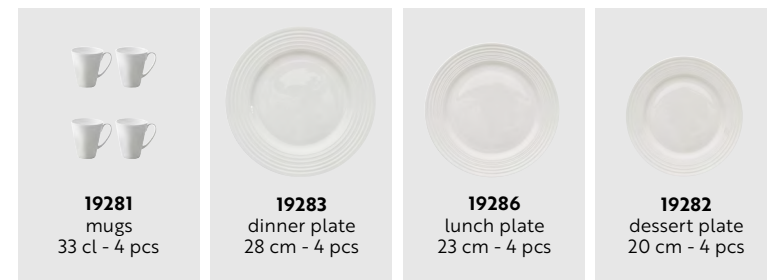

PASSION

// PASSION

Passion is molded in the finest bone china quality. The creamy and silky colour emphasizes the romantic undertones. Bone china gives the series an exclusive and strong quality. The refined embossed pattern makes the collection very elegant.