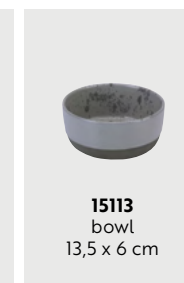

15201
double wall mug
25 cl

15202
mug
30 cl

15203
mug w/handle
35 cl

15212
dinner plate
28 cm

15211
lunch plate
23 cm

15210
dessert plate
20 cm

15217
soup plate
19,4 x 4,5 cm

15213
bowl
13,5 x 6 cm

15216
high bowl
19,5 x 8 cm

15215
round dish
34 cm

15219
round dish
42 cm

15222
salt / pepper set

15221
cake server on foot
34 cm

NORDIC GREY

//NORDIC GREY

Modern stoneware with a touch of 1970s nostalgia. It combines the raw and natural look with a stylish, simple design in calm Nordic tones and shades. Handmade products in a special dyed quality, giving each product a unique look. RAW Nordic with Brown, Black, Nude or Grey, as the different colours complement each other perfectly.