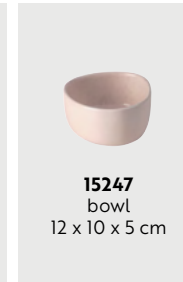

15251
double wall mug
25 cl

15253
mug w/handle
35 cl

15254
coffee cup
20 cl

15262
dinner plate
28 cm

15261
lunch plate
23 cm

15260
dessert plate
20 cm

15267
soup plate
19,4 x 4,5 cm

15263
bowl
13,5 x 6 cm

15266
high bowl
19,5 x 8 cm

15270
serving bowl
30 x 6,4 cm

15265
round dish
34 cm

15269
round dish
42 cm

15271
cake server on foot
34 cm

15249
dinner plate
29 x 25 cm

15248
lunch plate
24 x 21 cm

15247
bowl
12 x 10 x 5 cm

15246
bowls on teak board
bowl 12 x 10 x 5 cm
teak board 32,5 x 14 x 2 cm

NORDIC BLACK

//NORDIC BLACK

Modern stoneware with a touch of 1970s nostalgia. It combines the raw and natural look with a stylish, simple design in calm Nordic tones and shades. Handmade products in a special dyed quality, giving each product a unique look. RAW Nordic with Brown, Black, Nude or Grey, as the different colours complement each other perfectly.