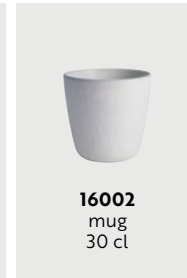

14839
dinner plate
29 x 25 cm

14838
lunch plate
24 x 21 cm

14837
bowl
12 x 10 x 5 cm

14830
bowls on teak board
bowl 12 x 10 x 5 cm
teak board 32,5 x 14 x 2 cm

// TITANIUM BLACK

ARCTIC WHITE

// ARCTIC WHITE

Feel the ice cold air, almost hurting in your lungs, listen to the total calmness that the heavy blanket of fresh snow creates, where the only sound is the running water in the stream, playing with the winter sun - giving you the feeling of being all alone in this arctic wonderland. A new white reflecting feel, a new stoneware collection, a new RAW experience.