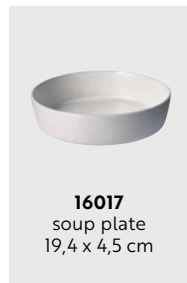

14839
dinner plate
29 x 25 cm

14838
lunch plate
24 x 21 cm

14837
bowl
12 x 10 x 5 cm

14830
bowls on teak board
bowl 12 x 10 x 5 cm
teak board 32,5 x 14 x 2 cm

// TITANIUM BLACK

ARCTIC WHITE

// ARCTIC WHITE

Feel the ice cold air, almost hurting in your lungs, listen to the total calmness that the heavy blanket of fresh snow creates, where the only sound is the running water in the stream, playing with the winter sun - giving you the feeling of being all alone in this arctic wonderland. A new white reflecting feel, a new stoneware collection, a new RAW experience.

16023
mini bowl
7,5 x 3,8 cm
3 pcs

16025
rectangular dish
34 x 18 x 2,5 cm
2 pcs

16036
bowl set
19,5 x 8 cm, 13,5 x 6 cm, 9,5 x 4,5 cm

16022
salt / pepper set

16031
storage canister
h15 x d10 cm

16034
canister w/lid
h15 x d10 cm