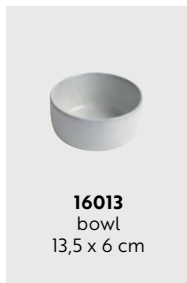

14839
dinner plate
29 x 25 cm

14838
lunch plate
24 x 21 cm

14837
bowl
12 x 10 x 5 cm

14830
bowls on teak board
bowl 12 x 10 x 5 cm
teak board 32,5 x 14 x 2 cm

// TITANIUM BLACK

ARCTIC WHITE

// ARCTIC WHITE

Feel the ice cold air, almost hurting in your lungs, listen to the total calmness that the heavy blanket of fresh snow creates, where the only sound is the running water in the stream, playing with the winter sun - giving you the feeling of being all alone in this arctic wonderland. A new white reflecting feel, a new stoneware collection, a new RAW experience.