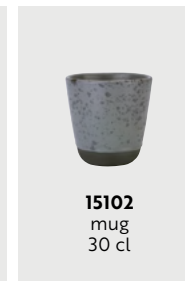

15216
high bowl
19,5 x 8 cm

15215
round dish
34 cm

15219
round dish
42 cm

15222
salt / pepper set

15221
cake server on foot
34 cm

NORDIC GREY

//NORDIC GREY

Modern stoneware with a touch of 1970s nostalgia. It combines the raw and natural look with a stylish, simple design in calm Nordic tones and shades. Handmade products in a special dyed quality, giving each product a unique look. RAW Nordic with Brown, Black, Nude or Grey, as the different colours complement each other perfectly.