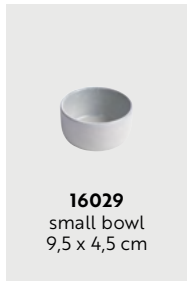

14839
dinner plate
29 x 25 cm

14838
lunch plate
24 x 21 cm

14837
bowl
12 x 10 x 5 cm

14830
bowls on teak board
bowl 12 x 10 x 5 cm
teak board 32,5 x 14 x 2 cm

// TITANIUM BLACK

ARCTIC WHITE

// ARCTIC WHITE

Feel the ice cold air, almost hurting in your lungs, listen to the total calmness that the heavy blanket of fresh snow creates, where the only sound is the running water in the stream, playing with the winter sun - giving you the feeling of being all alone in this arctic wonderland. A new white reflecting feel, a new stoneware collection, a new RAW experience.