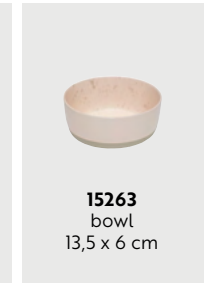

15852
mug
30 cl

15853
mug w/handle
35 cl

15874
coffee cup
20 cl

15862
dinner plate
28 cm

15861
lunch plate
23 cm

15860
dessert plate
20 cm

15867
soup plate
19,4 x 4,5 cm

15863
bowl
13,5 x 6 cm

15251
double wall mug
25 cl

15253
mug w/handle
35 cl

15254
coffee cup
20 cl

15262
dinner plate
28 cm

15261
lunch plate
23 cm

15260
dessert plate
20 cm

15267
soup plate
19,4 x 4,5 cm

15263
bowl
13,5 x 6 cm

15266
high bowl
19,5 x 8 cm

15270
serving bowl
30 x 6,4 cm

15265
round dish
34 cm

15269
round dish
42 cm

15271
cake server on foot
34 cm

15249
dinner plate
29 x 25 cm

15248
lunch plate
24 x 21 cm

15247
bowl
12 x 10 x 5 cm