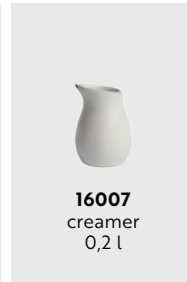

14839
dinner plate
29 x 25 cm

14838
lunch plate
24 x 21 cm

14837
bowl
12 x 10 x 5 cm

14830
bowls on teak board
bowl 12 x 10 x 5 cm
teak board 32,5 x 14 x 2 cm

// TITANIUM BLACK

ARCTIC WHITE

// ARCTIC WHITE

Feel the ice cold air, almost hurting in your lungs, listen to the total calmness that the heavy blanket of fresh snow creates, where the only sound is the running water in the stream, playing with the winter sun - giving you the feeling of being all alone in this arctic wonderland. A new white reflecting feel, a new stoneware collection, a new RAW experience.