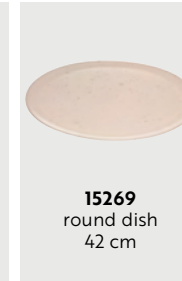

15852
mug
30 cl

15853
mug w/handle
35 cl

15874
coffee cup
20 cl

15862
dinner plate
28 cm

15861
lunch plate
23 cm

15860
dessert plate
20 cm

15867
soup plate
19,4 x 4,5 cm

15863
bowl
13,5 x 6 cm

15251
double wall mug
25 cl

15253
mug w/handle
35 cl

15254
coffee cup
20 cl

15262
dinner plate
28 cm

15261
lunch plate
23 cm

15260
dessert plate
20 cm

15267
soup plate
19,4 x 4,5 cm

15263
bowl
13,5 x 6 cm

15266
high bowl
19,5 x 8 cm

15270
serving bowl
30 x 6,4 cm

15265
round dish
34 cm

15269
round dish
42 cm

15271
cake server on foot
34 cm

15249
dinner plate
29 x 25 cm

15248
lunch plate
24 x 21 cm

15247
bowl
12 x 10 x 5 cm