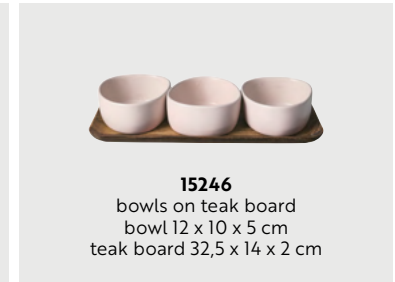

15251
double wall mug
25 cl

15253
mug w/handle
35 cl

15254
coffee cup
20 cl

15262
dinner plate
28 cm

15261
lunch plate
23 cm

15260
dessert plate
20 cm

15267
soup plate
19,4 x 4,5 cm

15263
bowl
13,5 x 6 cm

15266
high bowl
19,5 x 8 cm

15270
serving bowl
30 x 6,4 cm

15265
round dish
34 cm

15269
round dish
42 cm

15271
cake server on foot
34 cm

15249
dinner plate
29 x 25 cm

15248
lunch plate
24 x 21 cm

15247
bowl
12 x 10 x 5 cm

15246
bowls on teak board
bowl 12 x 10 x 5 cm
teak board 32,5 x 14 x 2 cm

NORDIC BLACK

//NORDIC BLACK

Modern stoneware with a touch of 1970s nostalgia. It combines the raw and natural look with a stylish, simple design in calm Nordic tones and shades. Handmade products in a special dyed quality, giving each product a unique look. RAW Nordic with Brown, Black, Nude or Grey, as the different colours complement each other perfectly.