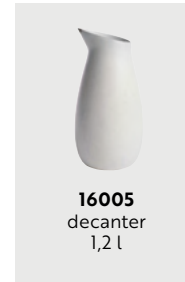

14839
dinner plate
29 x 25 cm

14838
lunch plate
24 x 21 cm

14837
bowl
12 x 10 x 5 cm

14830
bowls on teak board
bowl 12 x 10 x 5 cm
teak board 32,5 x 14 x 2 cm

// TITANIUM BLACK

ARCTIC WHITE

// ARCTIC WHITE

Feel the ice cold air, almost hurting in your lungs, listen to the total calmness that the heavy blanket of fresh snow creates, where the only sound is the running water in the stream, playing with the winter sun - giving you the feeling of being all alone in this arctic wonderland. A new white reflecting feel, a new stoneware collection, a new RAW experience.