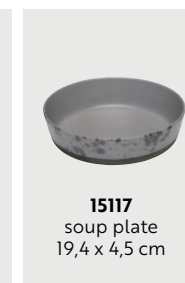

15201
double wall mug
25 cl

15202
mug
30 cl

15203
mug w/handle
35 cl

15212
dinner plate
28 cm

15211
lunch plate
23 cm

15210
dessert plate
20 cm

15217
soup plate
19,4 x 4,5 cm

15213
bowl
13,5 x 6 cm

15216
high bowl
19,5 x 8 cm

15215
round dish
34 cm

15219
round dish
42 cm

15222
salt / pepper set

15221
cake server on foot
34 cm

NORDIC GREY

//NORDIC GREY

Modern stoneware with a touch of 1970s nostalgia. It combines the raw and natural look with a stylish, simple design in calm Nordic tones and shades. Handmade products in a special dyed quality, giving each product a unique look. RAW Nordic with Brown, Black, Nude or Grey, as the different colours complement each other perfectly.