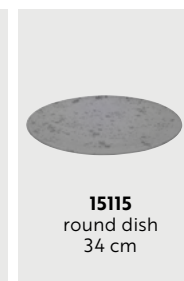

NORDIC GREY

//NORDIC GREY

Modern stoneware with a touch of 1970s nostalgia. It combines the raw and natural look with a stylish, simple design in calm Nordic tones and shades. Handmade products in a special dyed quality, giving each product a unique look. RAW Nordic with Brown, Black, Nude or Grey, as the different colours complement each other perfectly.