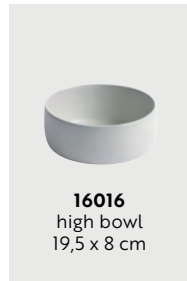

14839
dinner plate
29 x 25 cm

14838
lunch plate
24 x 21 cm

14837
bowl
12 x 10 x 5 cm

14830
bowls on teak board
bowl 12 x 10 x 5 cm
teak board 32,5 x 14 x 2 cm

// TITANIUM BLACK

ARCTIC WHITE

// ARCTIC WHITE

Feel the ice cold air, almost hurting in your lungs, listen to the total calmness that the heavy blanket of fresh snow creates, where the only sound is the running water in the stream, playing with the winter sun - giving you the feeling of being all alone in this arctic wonderland. A new white reflecting feel, a new stoneware collection, a new RAW experience.