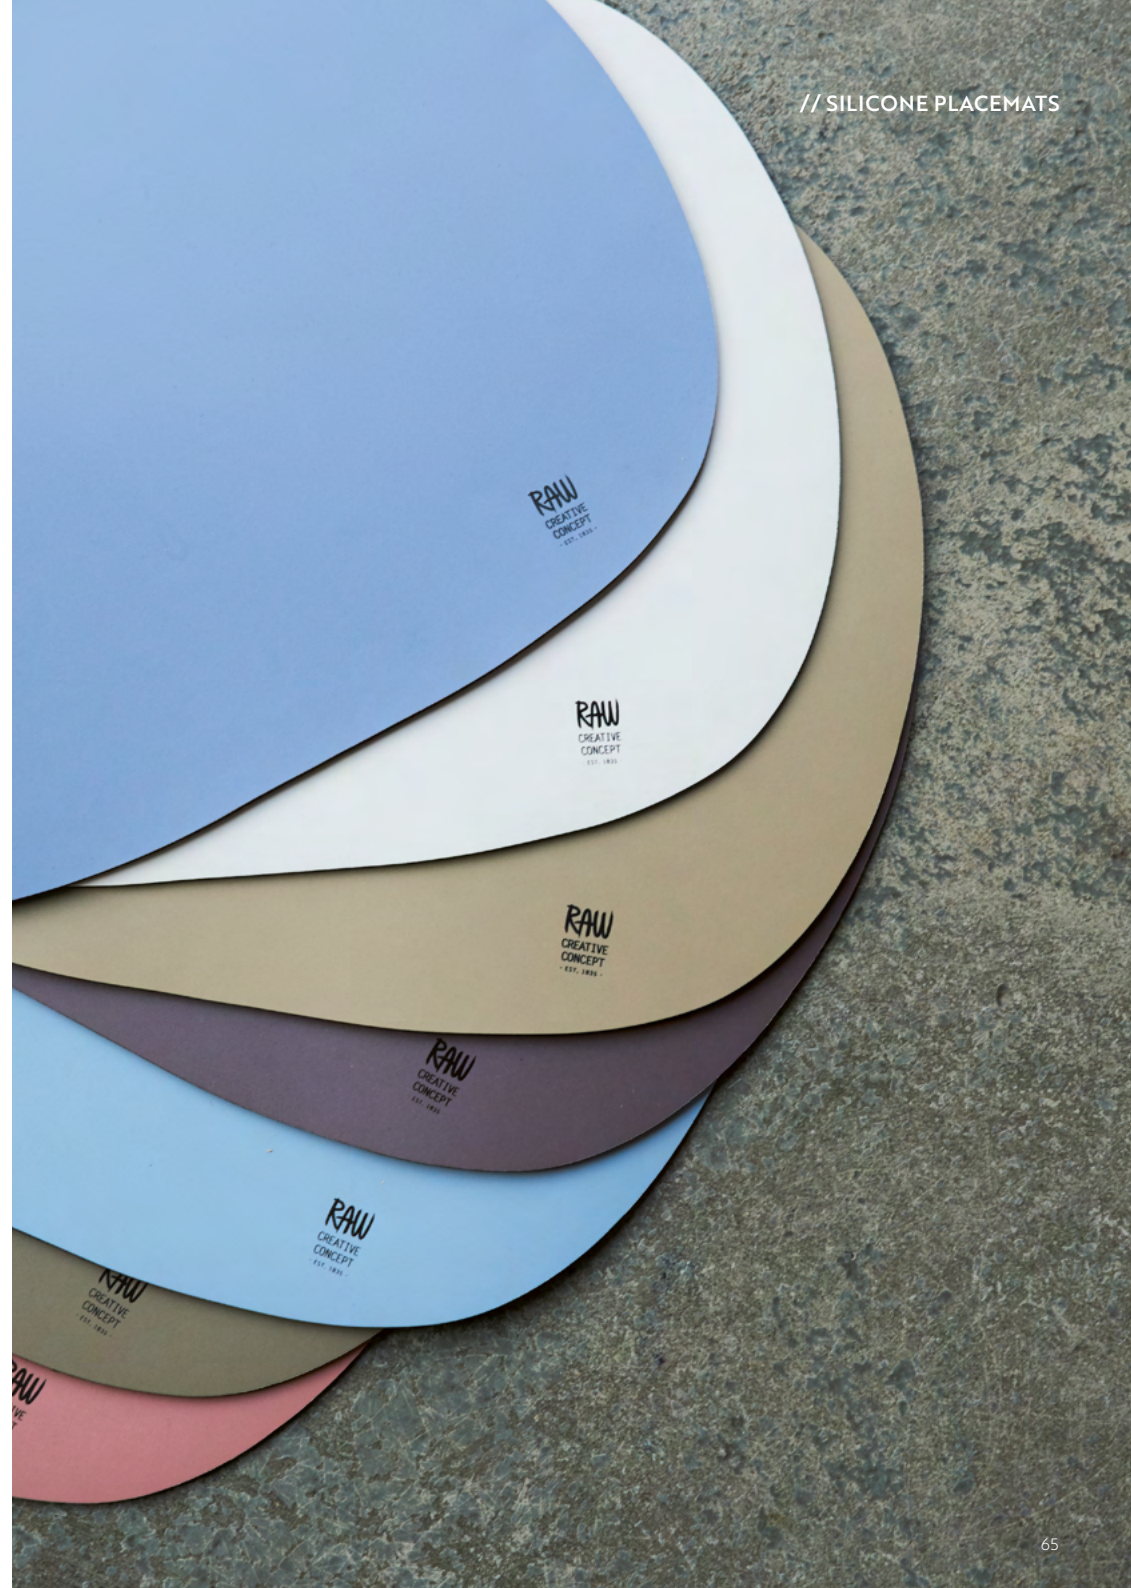

// SILICONE PLACEMATS

// SILICONE PLACEMATS