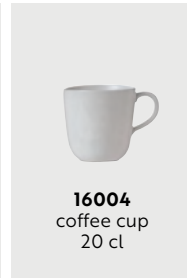

14839
dinner plate
29 x 25 cm

14838
lunch plate
24 x 21 cm

14837
bowl
12 x 10 x 5 cm

14830
bowls on teak board
bowl 12 x 10 x 5 cm
teak board 32,5 x 14 x 2 cm

// TITANIUM BLACK

ARCTIC WHITE

// ARCTIC WHITE

Feel the ice cold air, almost hurting in your lungs, listen to the total calmness that the heavy blanket of fresh snow creates, where the only sound is the running water in the stream, playing with the winter sun - giving you the feeling of being all alone in this arctic wonderland. A new white reflecting feel, a new stoneware collection, a new RAW experience.