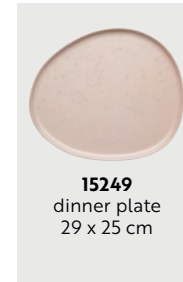

15251
double wall mug
25 cl

15253
mug w/handle
35 cl

15254
coffee cup
20 cl

15262
dinner plate
28 cm

15261
lunch plate
23 cm

15260
dessert plate
20 cm

15267
soup plate
19,4 x 4,5 cm

15263
bowl
13,5 x 6 cm

15266
high bowl
19,5 x 8 cm

15270
serving bowl
30 x 6,4 cm

15265
round dish
34 cm

15269
round dish
42 cm

15271
cake server on foot
34 cm

15249
dinner plate
29 x 25 cm

15248
lunch plate
24 x 21 cm

15247
bowl
12 x 10 x 5 cm