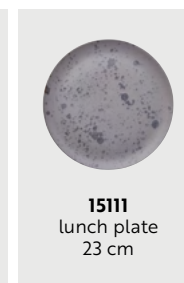

15216
high bowl
19,5 x 8 cm

15215
round dish
34 cm

15219
round dish
42 cm

15222
salt / pepper set

15221
cake server on foot
34 cm

NORDIC GREY

//NORDIC GREY

Modern stoneware with a touch of 1970s nostalgia. It combines the raw and natural look with a stylish, simple design in calm Nordic tones and shades. Handmade products in a special dyed quality, giving each product a unique look. RAW Nordic with Brown, Black, Nude or Grey, as the different colours complement each other perfectly.