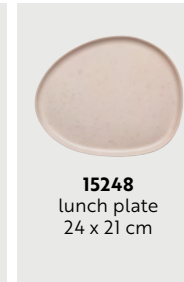

15251
double wall mug
25 cl

15253
mug w/handle
35 cl

15254
coffee cup
20 cl

15262
dinner plate
28 cm

15261
lunch plate
23 cm

15260
dessert plate
20 cm

15267
soup plate
19,4 x 4,5 cm

15263
bowl
13,5 x 6 cm

15266
high bowl
19,5 x 8 cm

15270
serving bowl
30 x 6,4 cm

15265
round dish
34 cm

15269
round dish
42 cm

15271
cake server on foot
34 cm

15249
dinner plate
29 x 25 cm

15248
lunch plate
24 x 21 cm

15247
bowl
12 x 10 x 5 cm

15246
bowls on teak board
bowl 12 x 10 x 5 cm
teak board 32,5 x 14 x 2 cm

NORDIC BLACK

//NORDIC BLACK

Modern stoneware with a touch of 1970s nostalgia. It combines the raw and natural look with a stylish, simple design in calm Nordic tones and shades. Handmade products in a special dyed quality, giving each product a unique look. RAW Nordic with Brown, Black, Nude or Grey, as the different colours complement each other perfectly.