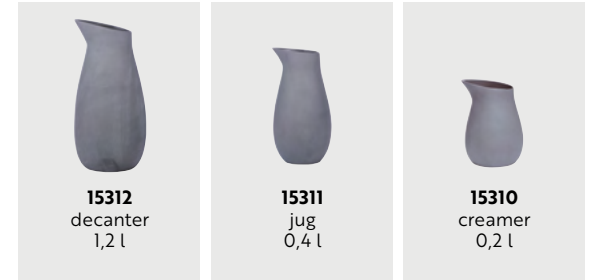

NORDIC UNGLAZED

//NORDIC UNGLAZED

Solid coloured, matte, raw and unique products. With this small series of stoneware, you can style your RAW table with an even rawer look – the pieces are beautifully matte on the outside and practical with the black on the inside.