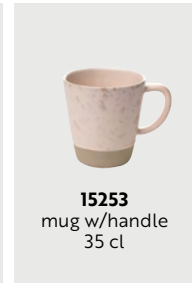

NORDIC NUDE

// NORDIC NUDE

Modern stoneware with a touch of 1970s nostalgia. It combines the raw and natural look with a stylish, simple design in calm Nordic tones and shades. Handmade products in a special dyed quality, giving each product a unique look. RAW Nordic with Brown, Black, Nude or Grey, as the different colours complement each other perfectly.