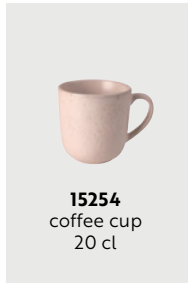

NORDIC NUDE

// NORDIC NUDE

Modern stoneware with a touch of 1970s nostalgia. It combines the raw and natural look with a stylish, simple design in calm Nordic tones and shades. Handmade products in a special dyed quality, giving each product a unique look. RAW Nordic with Brown, Black, Nude or Grey, as the different colours complement each other perfectly.