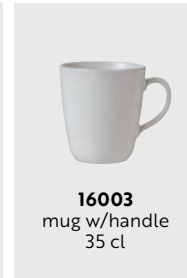

14839
dinner plate
29 x 25 cm

14838
lunch plate
24 x 21 cm

14837
bowl
12 x 10 x 5 cm

14830
bowls on teak board
bowl 12 x 10 x 5 cm
teak board 32,5 x 14 x 2 cm

// TITANIUM BLACK

ARCTIC WHITE

// ARCTIC WHITE

Feel the ice cold air, almost hurting in your lungs, listen to the total calmness that the heavy blanket of fresh snow creates, where the only sound is the running water in the stream, playing with the winter sun - giving you the feeling of being all alone in this arctic wonderland. A new white reflecting feel, a new stoneware collection, a new RAW experience.