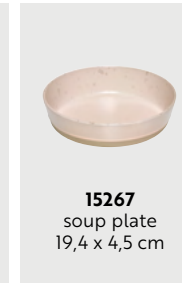

15852
mug
30 cl

15853
mug w/handle
35 cl

15874
coffee cup
20 cl

15862
dinner plate
28 cm

15861
lunch plate
23 cm

15860
dessert plate
20 cm

15867
soup plate
19,4 x 4,5 cm

15863
bowl
13,5 x 6 cm

15251
double wall mug
25 cl

15253
mug w/handle
35 cl

15254
coffee cup
20 cl

15262
dinner plate
28 cm

15261
lunch plate
23 cm

15260
dessert plate
20 cm

15267
soup plate
19,4 x 4,5 cm

15263
bowl
13,5 x 6 cm

15266
high bowl
19,5 x 8 cm

15270
serving bowl
30 x 6,4 cm

15265
round dish
34 cm

15269
round dish
42 cm

15271
cake server on foot
34 cm

15249
dinner plate
29 x 25 cm

15248
lunch plate
24 x 21 cm

15247
bowl
12 x 10 x 5 cm